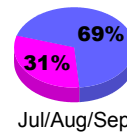

Membership Results
2010-2011

Membership
2009-2010

Month	Net Memb Goal	Actual New Memb	Actual Dropped Memb	Gain/Loss of Memb	Gain/Loss of Memb
Jul/Aug/Sep	30	29	-63	-34	21
Oct/Nov/Dec	85	28	-77	-49	23
Jan/Feb/Mar	105	25	-43	-18	4
Apr/May/June	120	54	-53	1	28
Totals	340	136	-236	-100	76

Membership Results 2010-2011

Goal, New, Dropped, Gain/Loss

Comparison of Membership Gain/Loss

Current Year Compared to the Previous Year

Gender Comparison 2010-2011

Jul/Aug/Sep

Oct/Nov/Dec

Jan/Feb/Mar

Apr/May/June

Male

Female