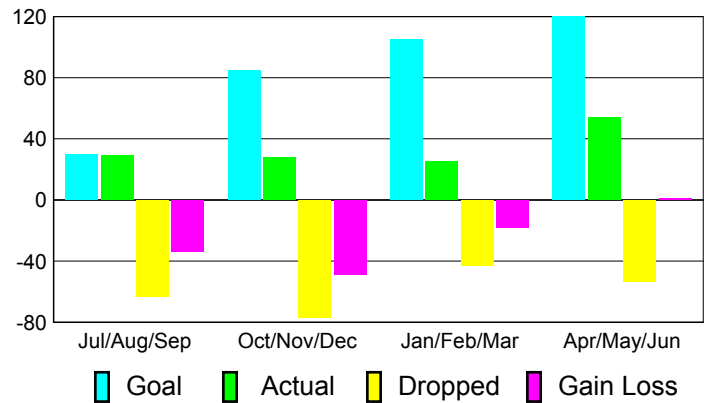

Membership Results 2010-2011

Goal, New, Dropped, Gain/Loss

Comparison of Membership Gain/Loss

Current Year Compared to the Previous Year