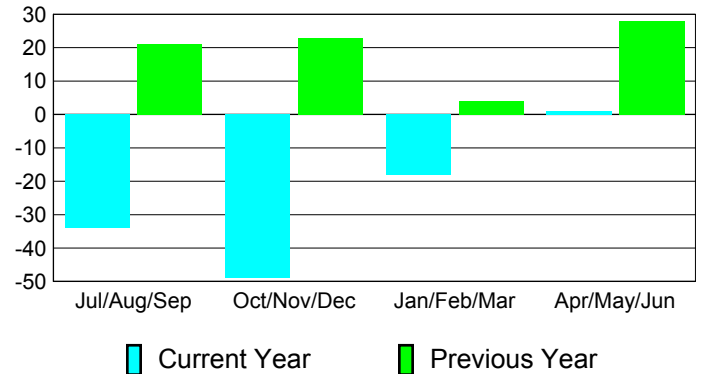

Membership Results
2010-2011

Membership
2009-2010

Month	Net Memb Goal	Actual New Memb	Actual Dropped Memb	Gain/Loss of Memb	Gain/Loss of Memb
Jul/Aug/Sep	30	29	-63	-34	21
Oct/Nov/Dec	85	28	-77	-49	23
Jan/Feb/Mar	105	25	-43	-18	4
Apr/May/June	120	54	-53	1	28
Totals	340	136	-236	-100	76

Membership Results 2010-2011

Goal, New, Dropped, Gain/Loss

Comparison of Membership Gain/Loss

Current Year Compared to the Previous Year

Gender Comparison 2010-2011

Jul/Aug/Sep

Oct/Nov/Dec

Jan/Feb/Mar

Apr/May/June

Male

Female