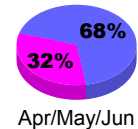

Membership Results
2010-2011

Membership
2009-2010

Month	Net Memb Goal	Actual New Memb	Actual Dropped Memb	Gain/Loss of Memb	Gain/Loss of Memb
Jul/Aug/Sep	30	29	-63	-34	21
Oct/Nov/Dec	85	28	-77	-49	23
Jan/Feb/Mar	105	25	-43	-18	4
Apr/May/June	120	54	-53	1	28
Totals	340	136	-236	-100	76

Membership Results 2010-2011

Goal, New, Dropped, Gain/Loss

Comparison of Membership Gain/Loss

Current Year Compared to the Previous Year

Gender Comparison 2010-2011

Jul/Aug/Sep

Oct/Nov/Dec

Jan/Feb/Mar

Apr/May/June

Male

Female