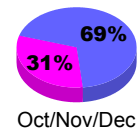

Membership Results
2010-2011

Membership
2009-2010

Month	Net Memb Goal	Actual New Memb	Actual Dropped Memb	Gain/Loss of Memb	Gain/Loss of Memb
Jul/Aug/Sep	30	29	-63	-34	21
Oct/Nov/Dec	85	28	-77	-49	23
Jan/Feb/Mar	105	25	-43	-18	4
Apr/May/June	120	54	-53	1	28
Totals	340	136	-236	-100	76

Membership Results 2010-2011

Goal, New, Dropped, Gain/Loss

Comparison of Membership Gain/Loss

Current Year Compared to the Previous Year

Gender Comparison 2010-2011

Jul/Aug/Sep

Oct/Nov/Dec

Jan/Feb/Mar

Apr/May/June

Male

Female