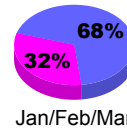

Membership Results
2010-2011

Membership
2009-2010

Month	Net Memb Goal	Actual New Memb	Actual Dropped Memb	Gain/Loss of Memb	Gain/Loss of Memb
Jul/Aug/Sep	30	29	-63	-34	21
Oct/Nov/Dec	85	28	-77	-49	23
Jan/Feb/Mar	105	25	-43	-18	4
Apr/May/June	120	54	-53	1	28
Totals	340	136	-236	-100	76

Membership Results 2010-2011

Goal, New, Dropped, Gain/Loss

Comparison of Membership Gain/Loss

Current Year Compared to the Previous Year

Gender Comparison 2010-2011

Jul/Aug/Sep

Oct/Nov/Dec

Jan/Feb/Mar

Apr/May/June

Male

Female