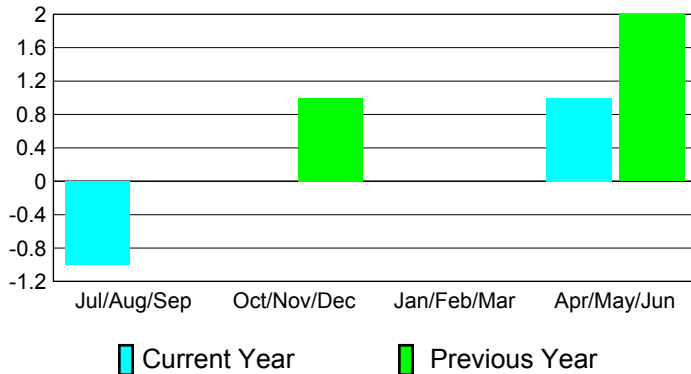

2010-2011 GMT Reports for District (or Undistricted) **District 116 A**

GMT: **HOWARD PATRICK LEE**

Location: **SPAIN**

GMT CA: **4**

CLUBS

Club Results
2010-2011

Clubs
2009-2010

Month	New Club Goal	Actual New Clubs	Actual Dropped Clubs	Gain/Loss of Clubs	Gain/Loss of Clubs
Jul/Aug/Sep	0	0	-1	-1	0
Oct/Nov/Dec	1	0	0	0	1
Jan/Feb/Mar	1	0	0	0	0
Apr/May/June	1	2	-1	1	2
Totals	3	2	-2	0	3

Club Results 2010-2011

Goal, New, Dropped, Gain/Loss

Comparison of Club Gain/Loss

Current Year Compared to the Previous Year

YTD Status Quo Clubs 2010-2011

Status Quo Clubs Compared to Status Quo Members

MEMBERSHIP