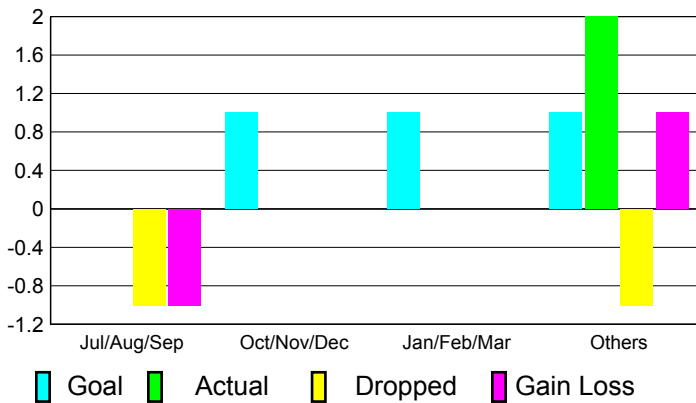

2010-2011 GMT Reports for District (or Undistricted) **District 116 A**

GMT: **HOWARD PATRICK LEE**

Location: **SPAIN**

GMT CA: **4**

CLUBS

Club Results
2010-2011

Clubs
2009-2010

Month	New Club Goal	Actual New Clubs	Actual Dropped Clubs	Gain/Loss of Clubs	Gain/Loss of Clubs
Jul/Aug/Sep	0	0	-1	-1	0
Oct/Nov/Dec	1	0	0	0	1
Jan/Feb/Mar	1	0	0	0	0
Apr/May/June	1	2	-1	1	2
Totals	3	2	-2	0	3

Club Results 2010-2011

Goal, New, Dropped, Gain/Loss

Comparison of Club Gain/Loss

Current Year Compared to the Previous Year

YTD Status Quo Clubs 2010-2011

Status Quo Clubs Compared to Status Quo Members

MEMBERSHIP

Membership Results
2010-2011

Membership
2009-2010

Month	Net Memb Goal	Actual New Memb	Actual Dropped Memb	Gain/Loss of Memb	Gain/Loss of Memb
Jul/Aug/Sep	30	29	-63	-34	21
Oct/Nov/Dec	85	28	-77	-49	23
Jan/Feb/Mar	105	25	-43	-18	4
Apr/May/June	120	54	-53	1	28
Totals	340	136	-236	-100	76